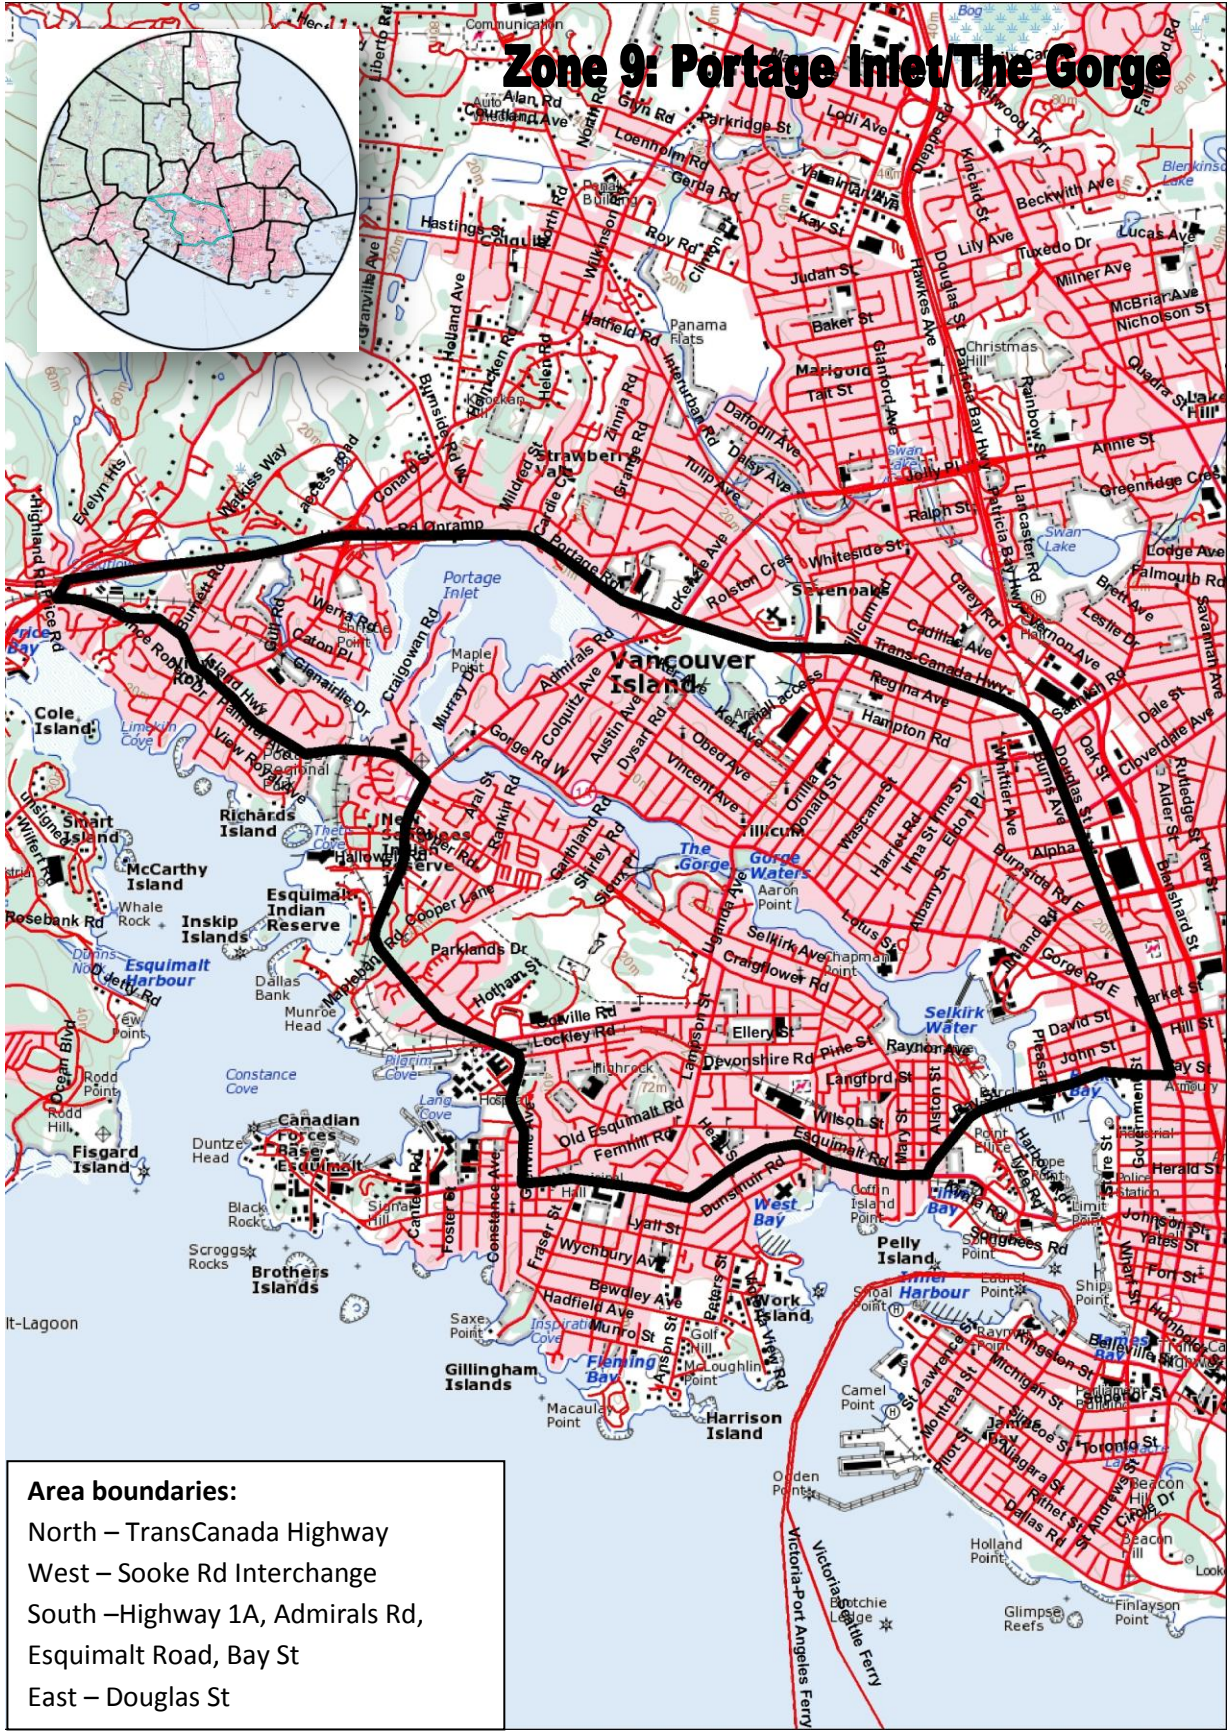

# Zone 9: Portage Inlet/The Gorge

**Area boundaries:**  
 North – TransCanada Highway  
 West – Sooke Rd Interchange  
 South – Highway 1A, Admirals Rd,  
 Esquimalt Road, Bay St  
 East – Douglas St