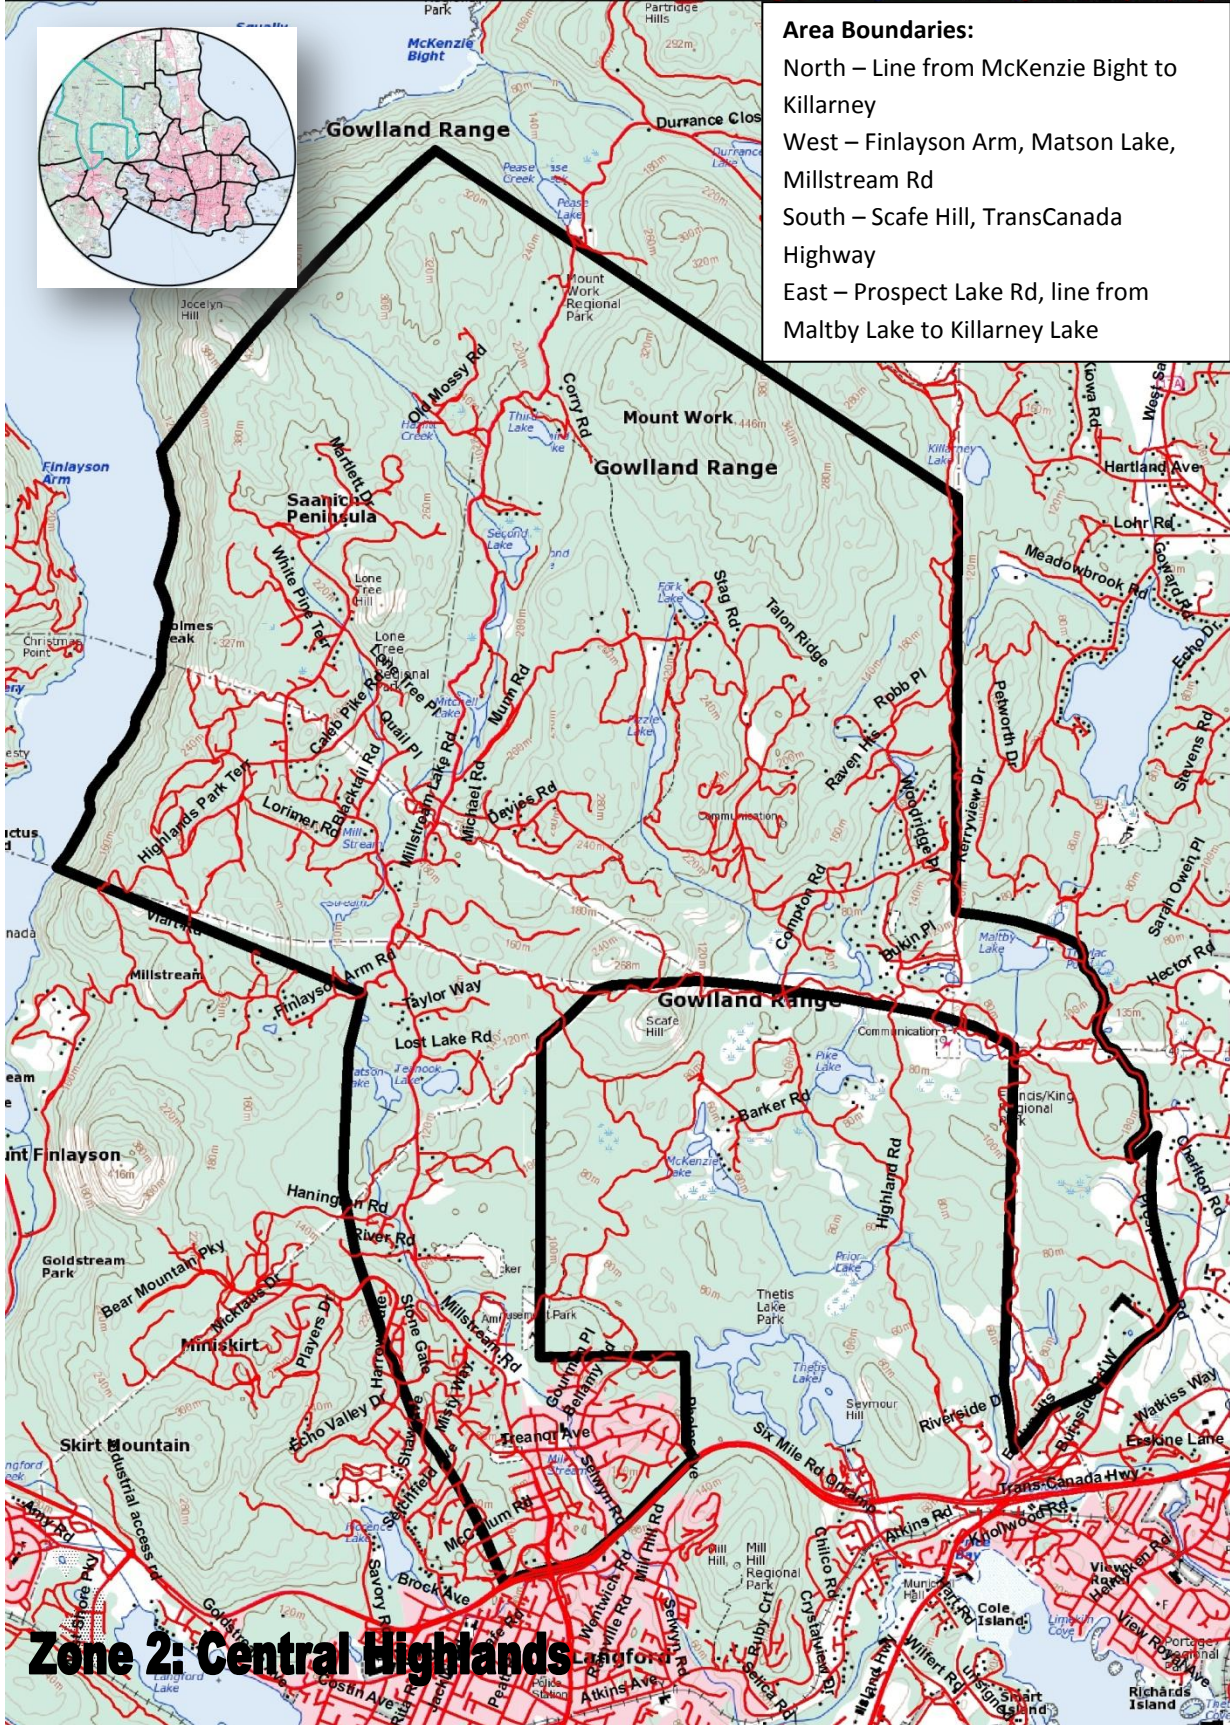

**Area Boundaries:**  
North – Line from McKenzie Bight to Killarney  
West – Finlayson Arm, Matson Lake, Millstream Rd  
South – Scafe Hill, TransCanada Highway  
East – Prospect Lake Rd, line from Maltby Lake to Killarney Lake

# Zone 2: Central Highlands