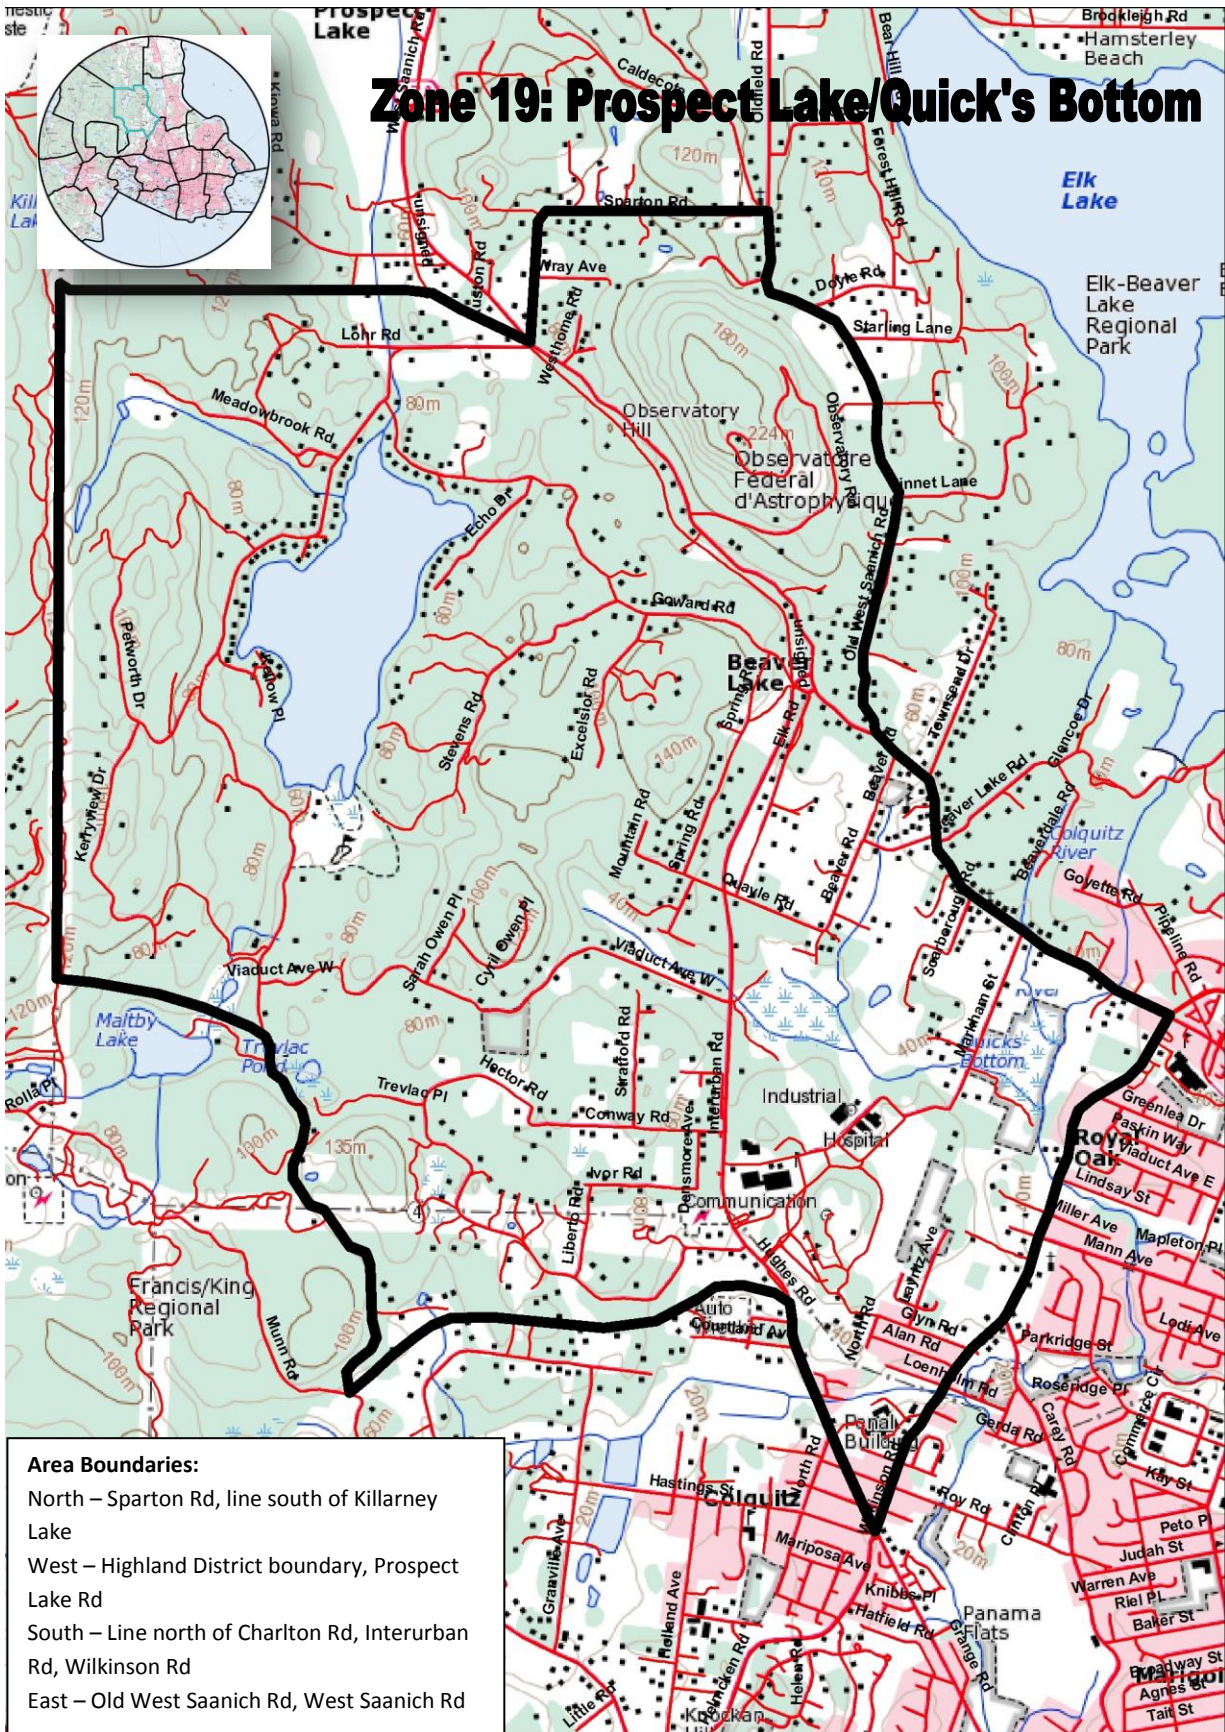

Zone 19: Prospect Lake/Quick's Bottom

Area Boundaries:

- North – Sparton Rd, line south of Killarney Lake
- West – Highland District boundary, Prospect Lake Rd
- South – Line north of Charlton Rd, Interurban Rd, Wilkinson Rd
- East – Old West Saanich Rd, West Saanich Rd