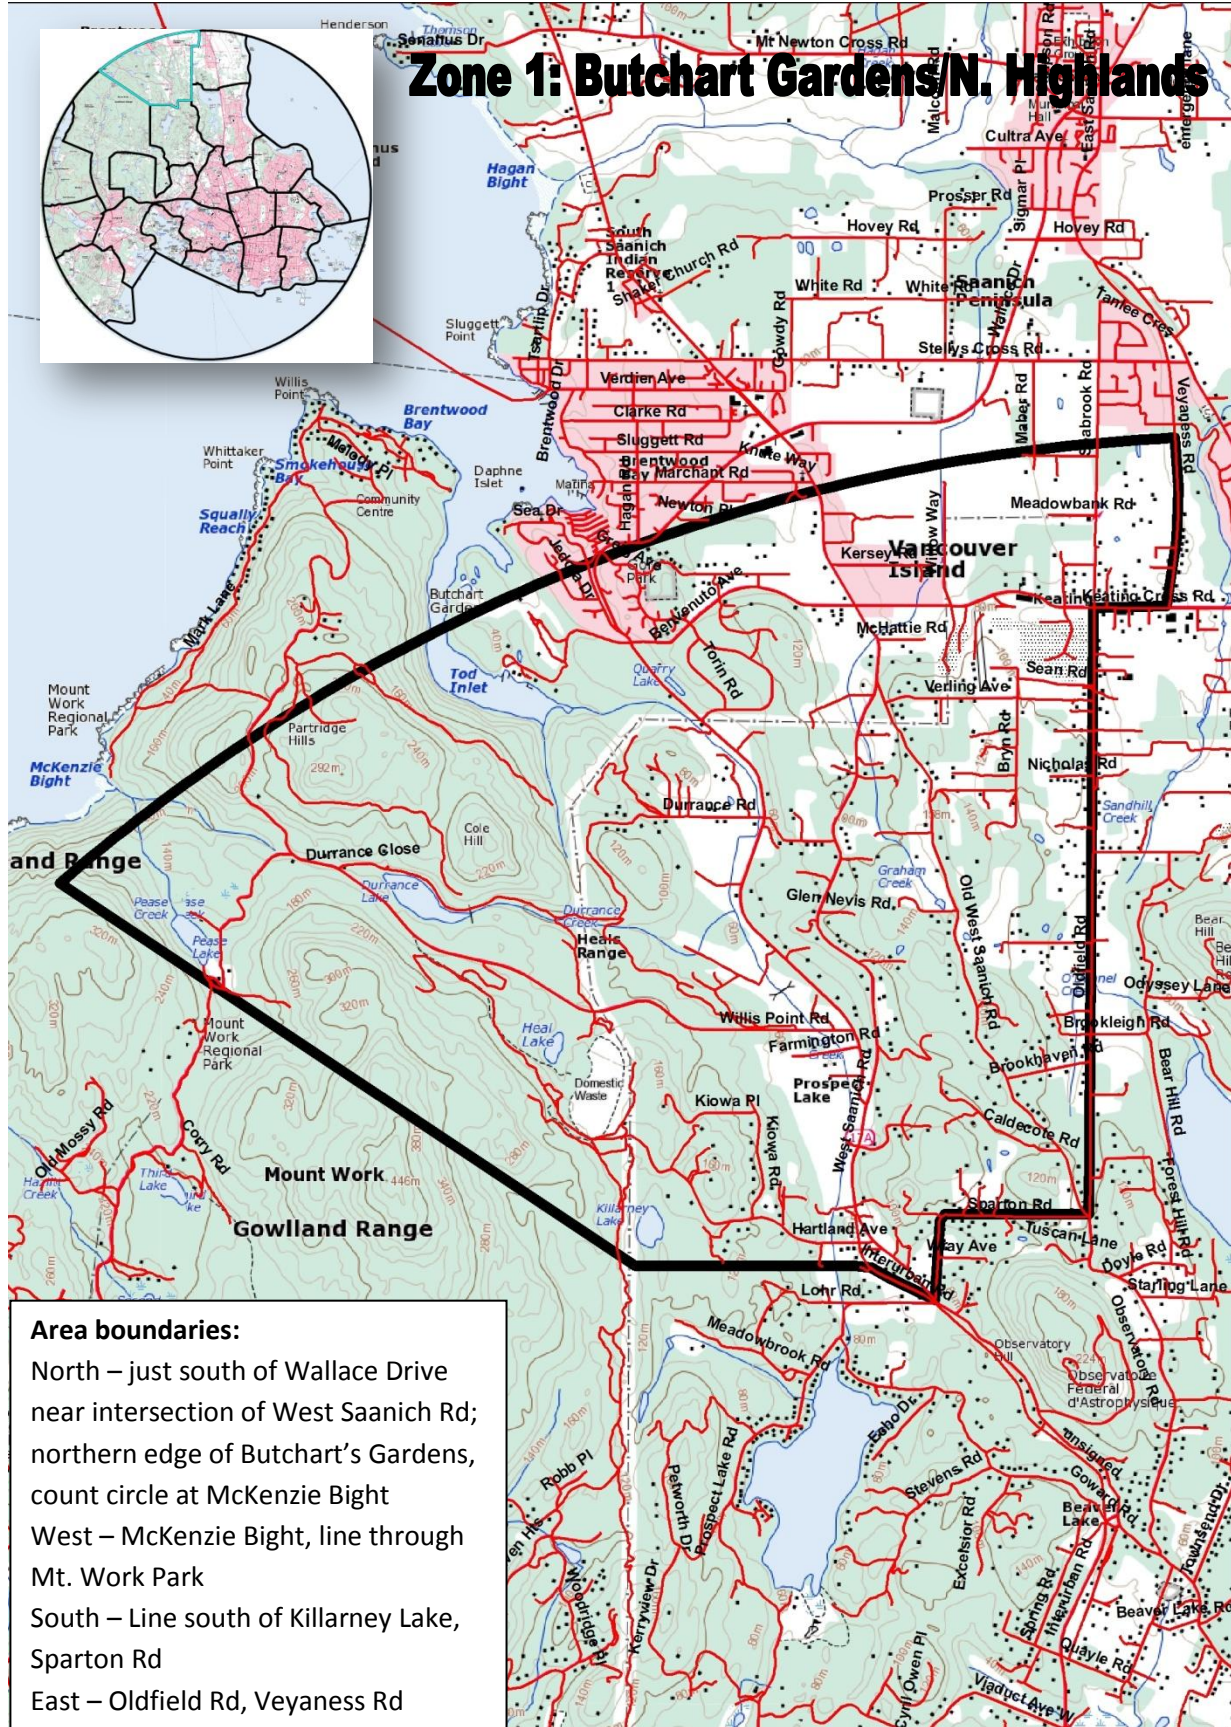

Zone 1: Butchart Gardens N. Highlands

Area boundaries:

- North – just south of Wallace Drive near intersection of West Saanich Rd;
- northern edge of Butchart’s Gardens, count circle at McKenzie Bight
- West – McKenzie Bight, line through Mt. Work Park
- South – Line south of Killarney Lake, Sparton Rd
- East – Oldfield Rd, Veyaness Rd